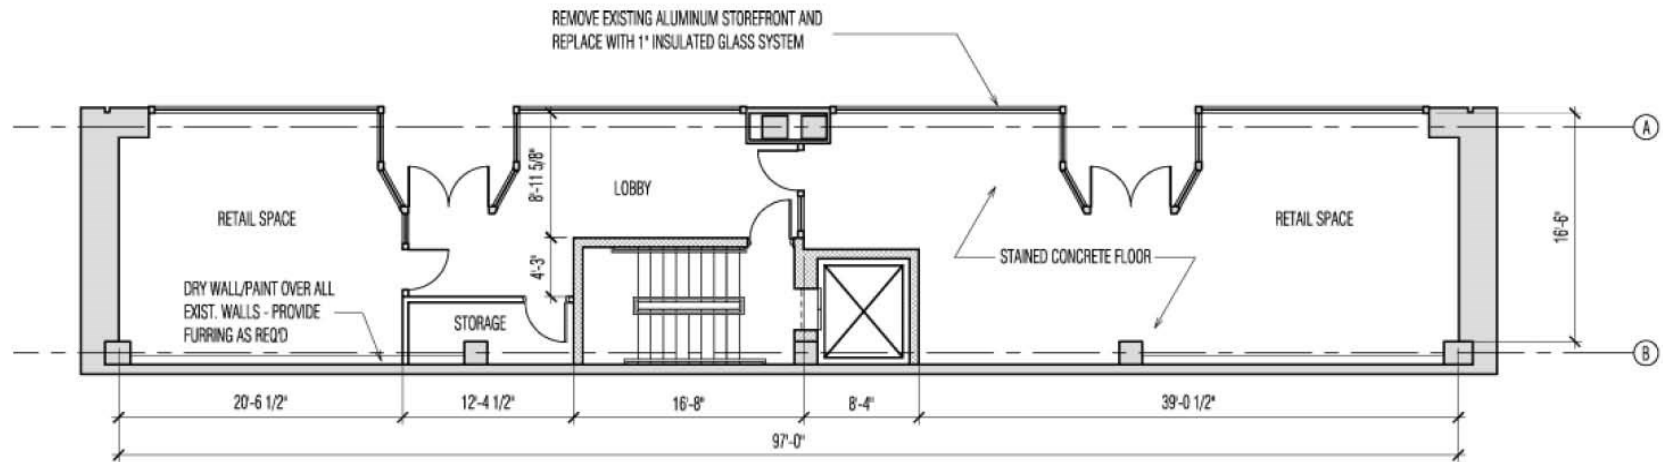

Jenkins Music Company Lofts

- 9 story, 16,000 square foot historic building
- Located within the Power & Light District
- 1,700 square foot ground floor commercial space
- Loft apartments on remaining floors

Jenkins Music Company Lofts Ground Floor Commercial Space

**Jenkins Music Company Lofts
One Loft Per Floor**

Jenkins Music Company Lofts Two Lofts Per Floor