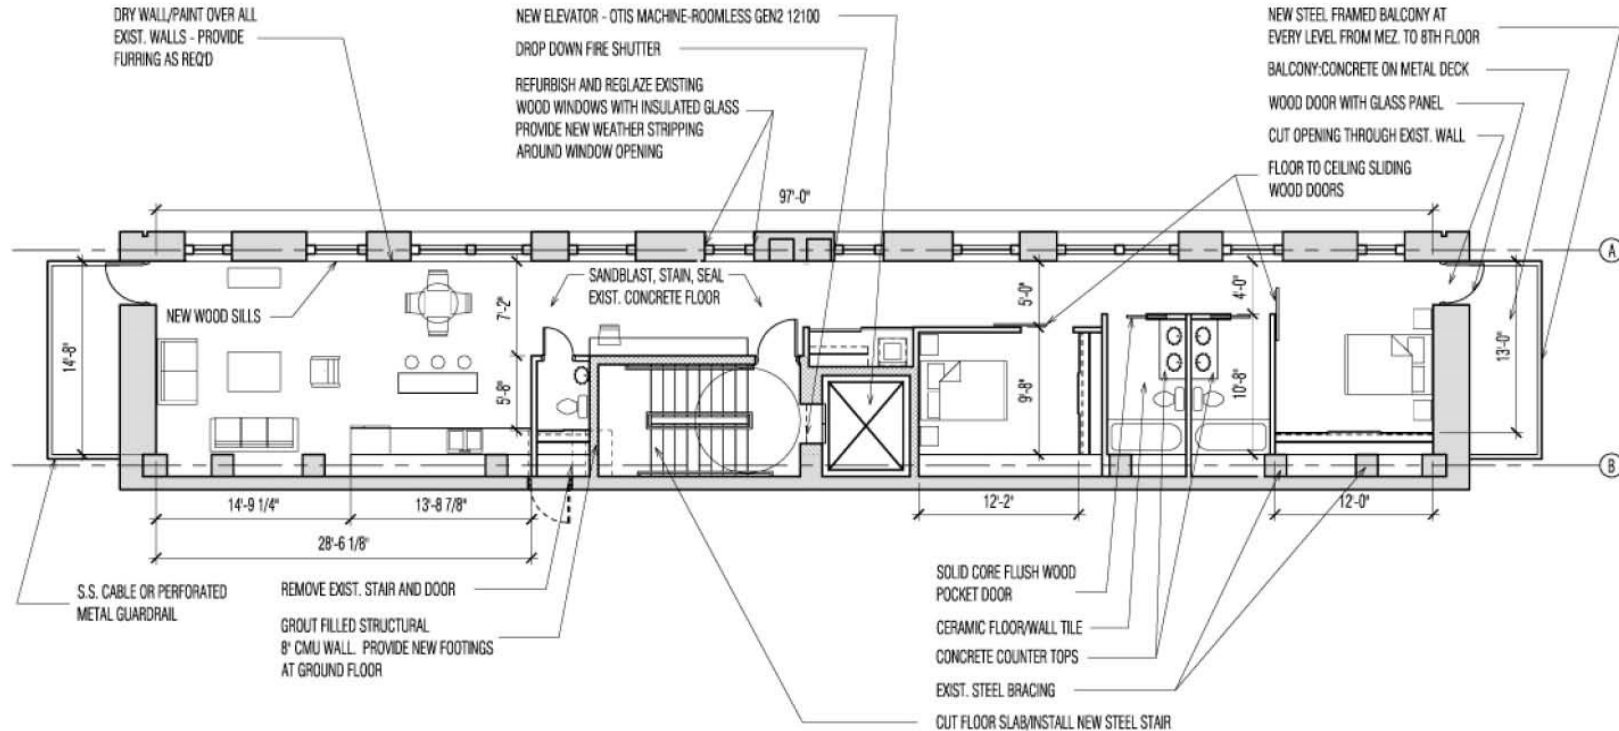

Jenkins Music Company Lofts

- 9 story, 16,000 square foot historic building
- Located within the Power & Light District
- 1,700 square foot ground floor commercial space
- Loft apartments on remaining floors

Jenkins Music Company Lofts Ground Floor Commercial Space

**Jenkins Music Company Lofts
One Loft Per Floor**

Jenkins Music Company Lofts Two Lofts Per Floor